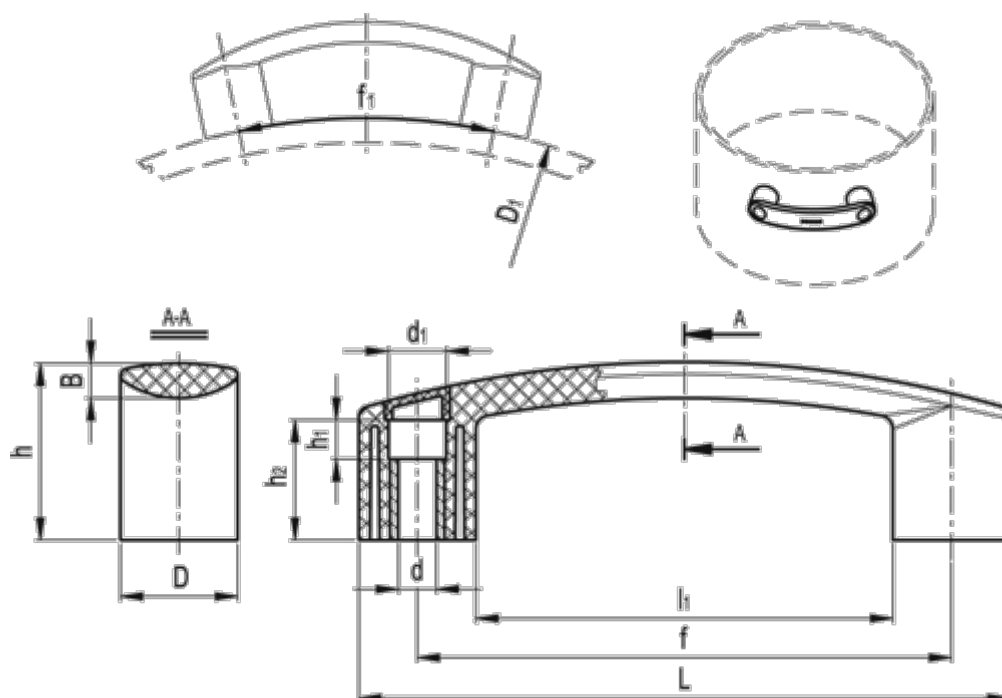

Data Sheet

Article number: 23042602612

Description: E+G Flexible bridge handle
EBP.140-8-FLX-C2 Orange

Measures

B = 8.5	L = 144
d = 8.5	l1 = 92
D = 26	Weight (g) = 56
d1 = 13.5	
f = 117	
h = 39	
h1 = 8.5	
h2 = 26.5	